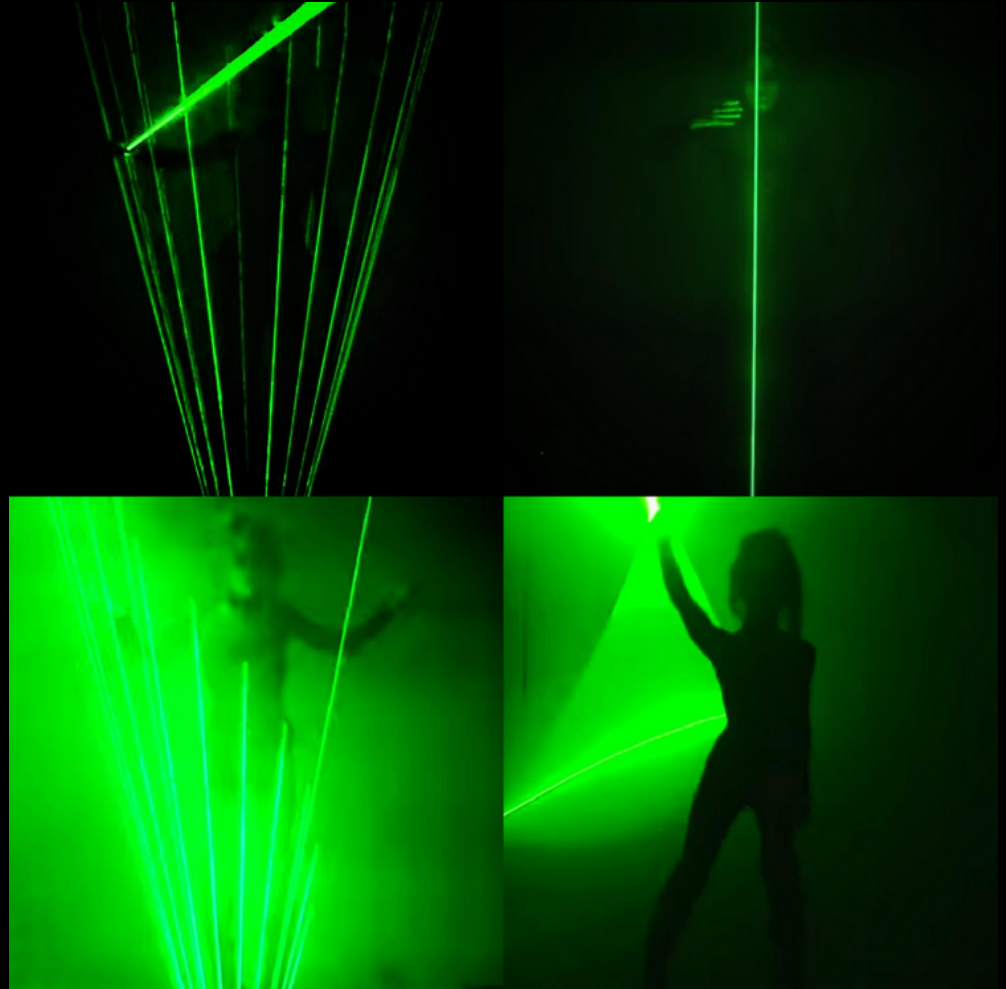

# PIPELINE

Inexplicable and hypnotizing, two friendly characters with three limbs change in size, animated by the music or the melody of a live musician.

## VIDEO

<https://www.youtube.com/watch?v=xYKU4QgvWgs>

<https://www.youtube.com/watch?v=IIArKUttAQI>

## VIDEO

<https://youtu.be/GCCIEq6QSqs>

LASER WOMAN is a performance that catches the viewer's attention, generating a surprising atmosphere with light, movement and music games.