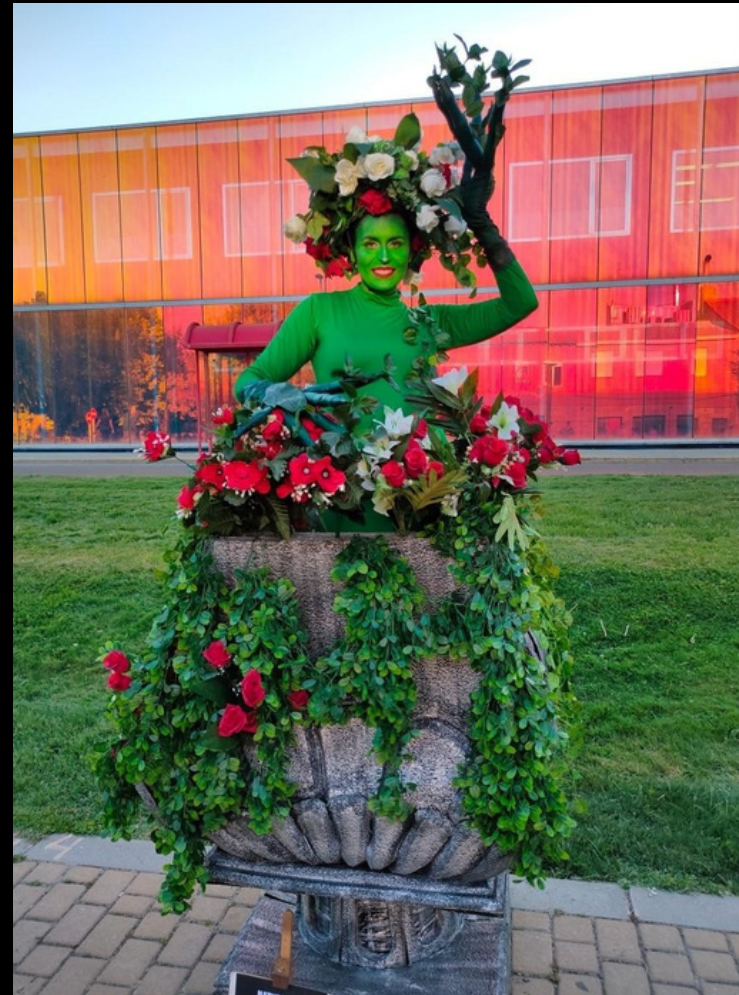

Tribute to the Festival of the Courtyards of Córdoba

Traditionally, the patios of the houses have always been decorated with flowers at the arrival of spring, but since 1921 it has been done in a very special way on the occasion of the patio contest that takes place in the first fortnight of May.

(We have two flower vases)

VIDEO

<https://youtu.be/nuzCKwk2UAU>