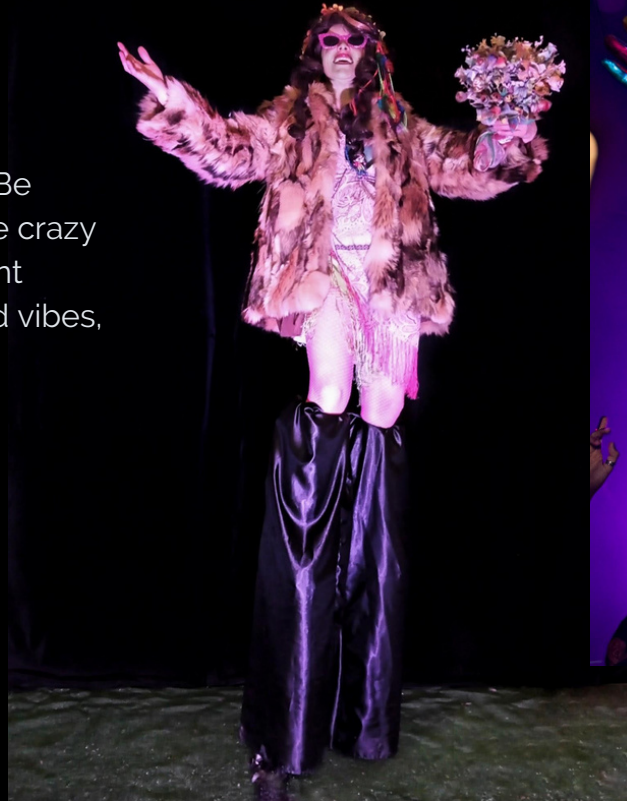

FLOWER POWER

Original hippie characters Be amazed by their props. The crazy one with flowers, an elegant psychedelic, gurus of good vibes, ... ask all the possibilities!