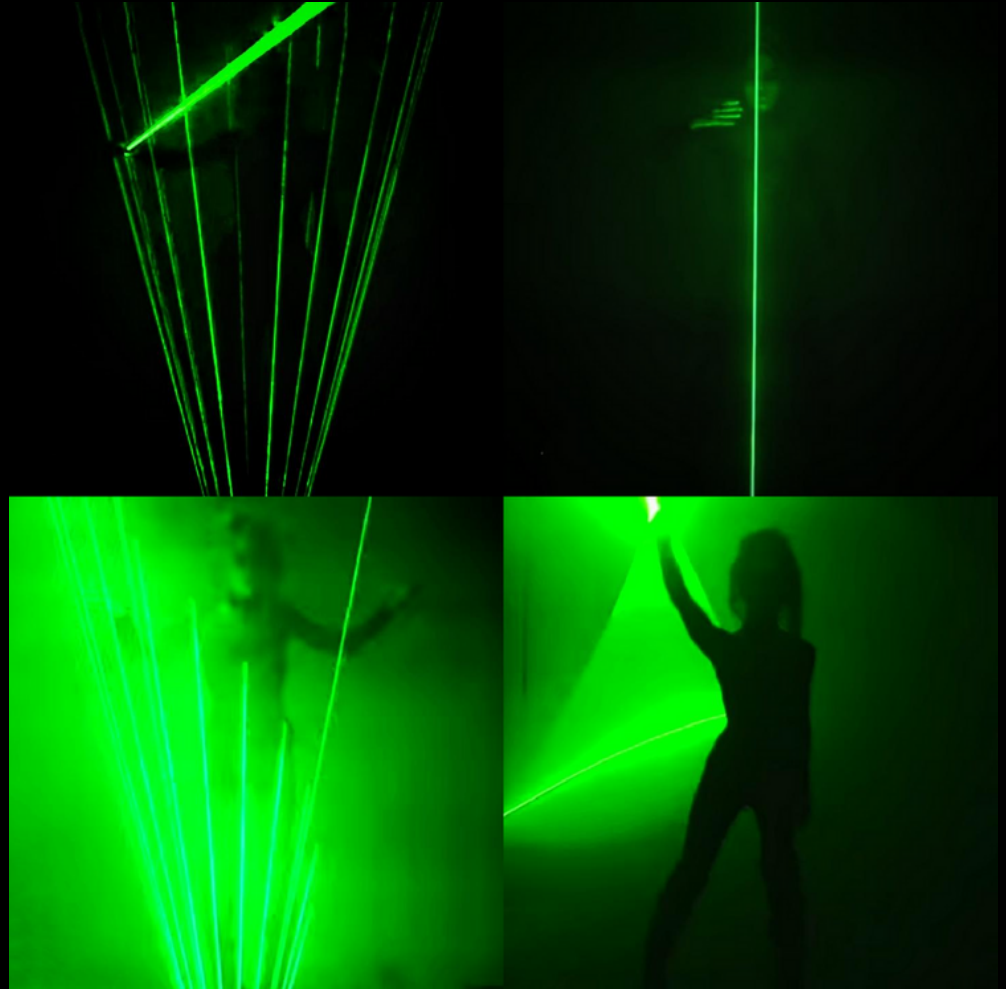

<https://www.youtube.com/watch?v=IIArKUttAQI>

LASER WOMAN

VIDEO

<https://youtu.be/GCCIEq6QSqs>

LASER WOMAN is a performance that catches the viewer's attention, generating a surprising atmosphere with light, movement and music games.

KNIGHT

black and white

The knight has the oldest defined movement of any chess piece. It was first introduced in the Indian game of chaturanga around the 6th century; it has not changed since

LITTLE LIO

Lio is a human puppet, a handmade doll, a nice elephant that sweetens hearts.