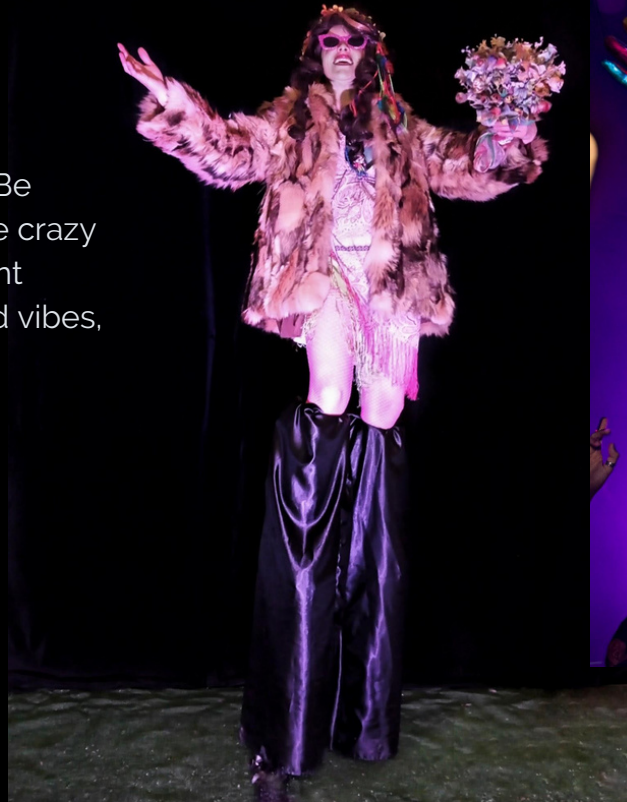

Harlequins

These two harlequins have come to break the ice with their funny personalities, their beautiful costumes and games. They are a nice welcome for your party.

THE HIPPIE VAN

Fun classic hippie van, with Hindi decoration, LEDs and very funny hippie driver. Character on stilts or character on the ground. Also functional for photocall.

FLOWER POWER

Original hippie characters Be amazed by their props. The crazy one with flowers, an elegant psychedelic, gurus of good vibes, ... ask all the possibilities!

Cabaret burlesque

Two characters on stilts wink at the cabaret dancers.
Acting on chair and false legs, very interactive and funny.