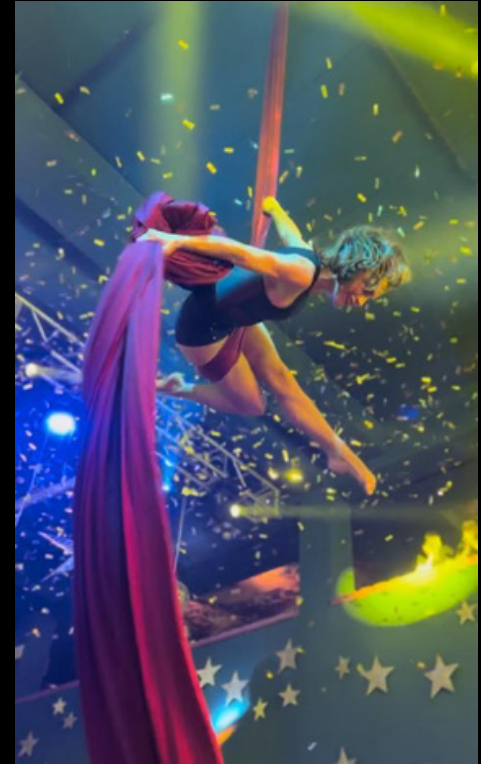

SWANS OF LIGHT

Performance on the floor, one or two swans with luminous costume. Various options: set in venice, period characters, elegant, etc.

Cabaret burlesque

Table with a contortionist
comic performance, set in the
circus-burlesque style. Static
or with displacement.

OCTOPUS INVASION

In this image, we introduce an Octopop in a shopping center. The size, color, movements and color of this puppet is of great attraction.

AERIAL DANCE

AERIAL DANCE

VIDEO

<https://vimeo.com/458263473>

We offer aerial dance shows with silks, hoops with personalized costumes and staging.

SPECIAL
HALLOWEEN

HORROR CLOWNS

THE PURGUE FLUOR

SCARECROW

SANATORIUM

THE CAGE

FALL ANGEL