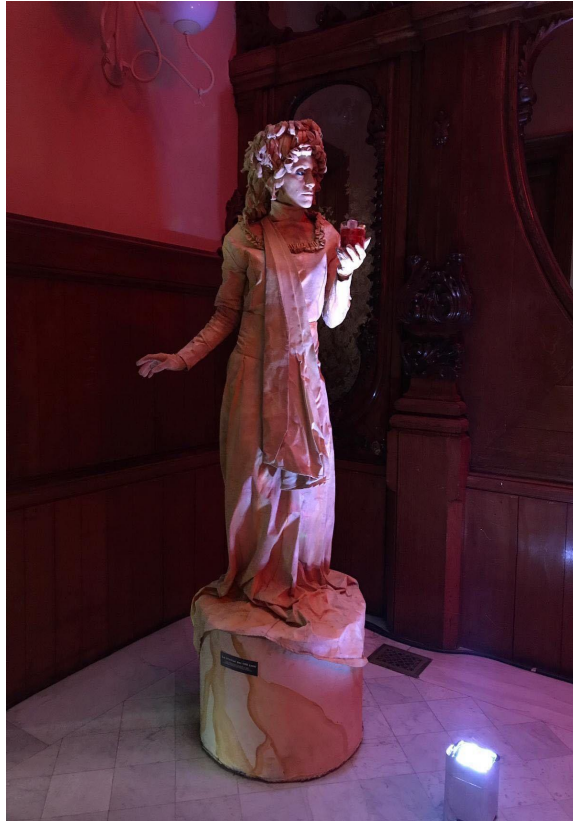

Bohemian sculptural composition where three stone characters generate scenes that transport the viewer into suggestive lyrical worlds.

LADY STORM

She is a clown who is always in the clouds, she came down from them to spread tenderness, smiles and dreams to adults and children.

MARBLE MAIDEN

Suggestive marble figure
ideal for ancient,
historical settings,
receptions, etc.

STONE MAN

Suggestive stone figure
ideal for ancient,
historical settings,
receptions, etc.

TABLEAU VIVANT

Performative metamorphosis that recreates in a living way different recognizable paintings from the history of art. It takes place inside a 3x3 m booth. It incorporates light and music. Show of 20 minutes of performance.