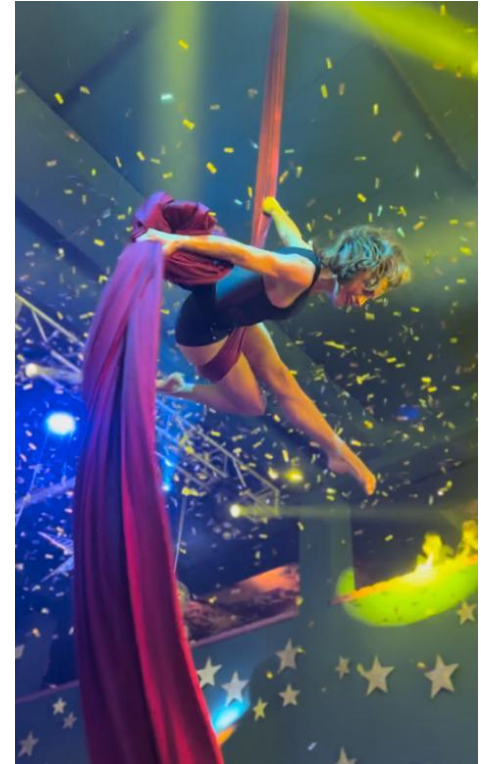

STEAMPUNK

4.BLACK

MAD HATTER

An endearing and eccentric character from "Alice in Wonderland." Attractive performance for adults and children.

STILTWALKERS WITH FRAC

Elegant performance with stilt walkers dressed in tails for special occasions.

AERIAL DANCE

AERIAL DANCE

<https://vimeo.com/458263473>

We offer aerial dance shows with silks, hoops with personalized costumes and staging.

VIDEO

SPECIAL HALLOWEEN

HORROR CLOWNS

THE PURGUE