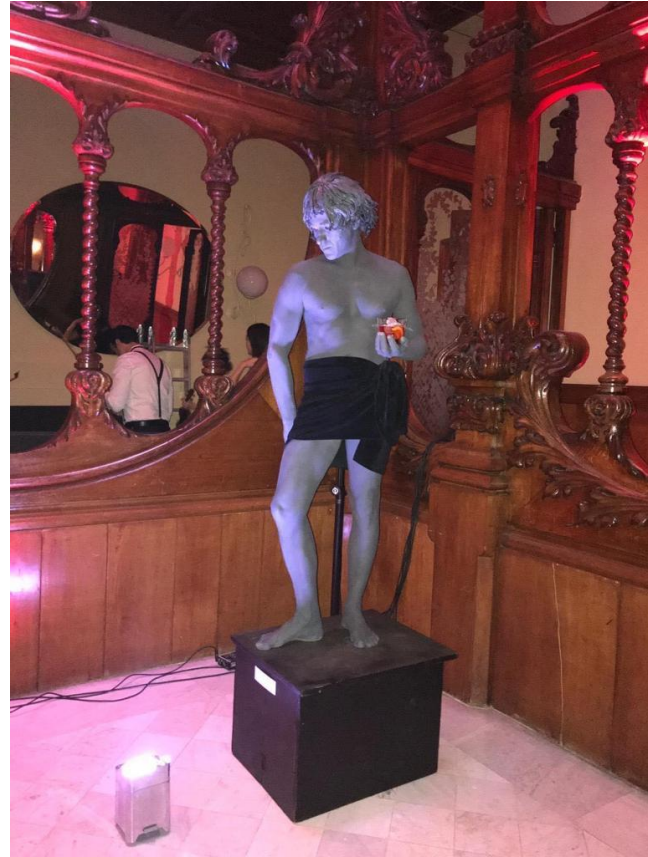

Bohemian sculptural composition where three stone characters generate scenes that transport the viewer into suggestive lyrical worlds.

LADY STORM

She is a clown who is always in the clouds, she came down from them to spread tenderness, smiles and dreams to adults and children.

MARBLE MAIDEN

Suggestive marble figure
ideal for ancient,
historical settings,
receptions, etc.

STONE MAN

Suggestive stone figure
ideal for ancient,
historical settings,
receptions, etc.

TABLEAU VIVANT

Performative metamorphosis that recreates in a living way different recognizable paintings from the history of art. It takes place inside a 3x3 m booth. It incorporates light and music. Show of 20 minutes of performance.