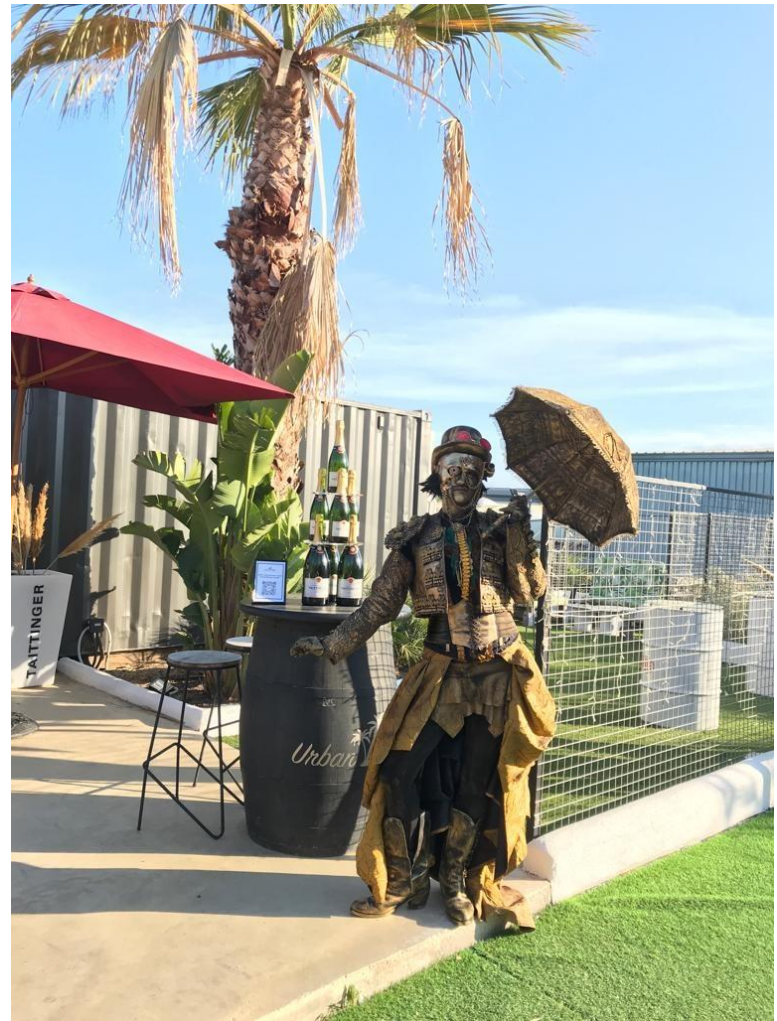

1. STREET PARADE

ALL THE CHARACTERS OF THIS DOSSIER IN COMBINATION WITH OTHER CHARACTERS CAN FORM A NEW WALKWAY.

FANTASY

Show of light, volume and height that combines six performers with inflatable elements and fantasy costumes. On stilts and / or on the ground. Ideal for parades and any event. Possibility of musical cart.

THE PRINCE BIKES

<https://youtu.be/OBLqXQlppdE>

Five colorful and picturesque characters dazzle the parade. Three intrepid drivers dance and play on the road with their bright and colorful bicycles, of different shapes and sizes. While the two stilt walkers, dressed for the occasion, frame the scene with their cubist masks and elements with more lights!

<https://youtu.be/QLf1SwkPmZE>

<https://youtu.be/-qNmo-Mi--0>

<https://youtu.be/nRs9B0HU5qI>

<https://youtu.be/QLf1SwkPmZE>

<https://youtu.be/-qNmo-Mi--0>

STEAMPUNK

Attractive characters from the Burning Man or Steampunk universe. We offer you a performance on stilts with LEDs, on the ground and with a live musical option, an elephant, two dragons, etc. Ideal for parades and all kinds of events.

<https://vimeo.com/435515244>

2. PERFORMANCE

IN THIS SECTION WE PRESENT YOU
OUR NUMBERS, HUMAN STATUES
AND PERFORMANCES. WE HAVE A
WIDE RANGE OF AESTHETIC
STYLES, FROM THE MOST CLASSIC,
THROUGH THE MODERN AND
CONTEMPORARY.