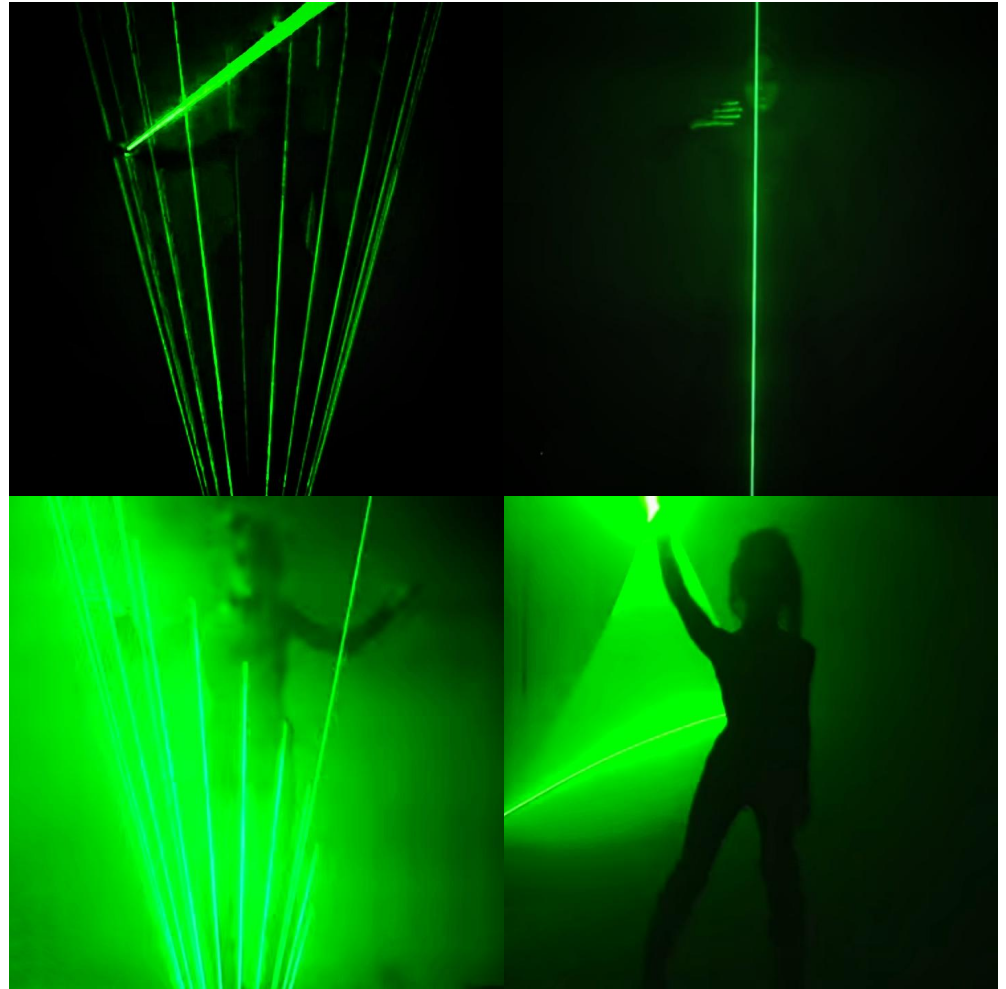

1. STREET PARADE

ALL THE CHARACTERS OF THIS DOSSIER IN COMBINATION WITH OTHER CHARACTERS CAN FORM A NEW WALKWAY.

FANTASY

Show of light, volume and height that combines six performers with inflatable elements and fantasy costumes. On stilts and / or on the ground. Ideal for parades and any event. Possibility of musical cart.

LITTLE LIO

THE ADORABLE PUPPET

Lio is a human puppet, a handmade doll, a nice elephant that sweetens hearts.

VIDEOS

<https://youtu.be/-qNmo-Mi--0>

<https://youtu.be/nRs9B0HU5qI>

<https://youtu.be/QLf1SwkPmZE>

LASER WOMAN

VIDEO

<https://youtu.be/GCCIEq6QSqs>

LASER WOMAN is a performance that catches the viewer's attention, generating a surprising atmosphere with light, movement and music games.

KNIGHT

black and white

The knight has the oldest defined movement of any chess piece. It was first introduced in the Indian game of chaturanga around the 6th century; it has not changed since

The guardian of animals

This is a performance that mixes opart, fantasy and polygonal animals with intense blue finishes, ready to surprise everyone.