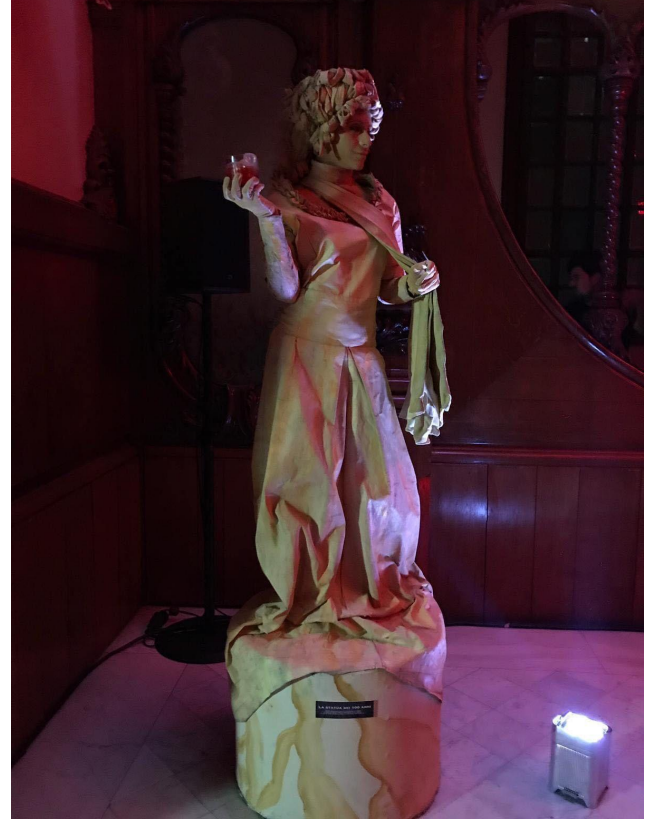

Bohemian sculptural composition where three stone characters generate scenes that transport the viewer into suggestive lyrical worlds.

LADY STORM

She is a clown who is always in the clouds, she came down from them to spread tenderness, smiles and dreams to adults and children.

MARBLE MAIDEN

Suggestive marble figure
ideal for ancient,
historical settings,
receptions, etc.

STONE MAN

Suggestive stone figure
ideal for ancient,
historical settings,
receptions, etc.

TABLEAU VIVANT

Performative metamorphosis that recreates in a living way different recognizable paintings from the history of art. It takes place inside a 3x3 m booth. It incorporates light and music. Show of 20 minutes of performance.