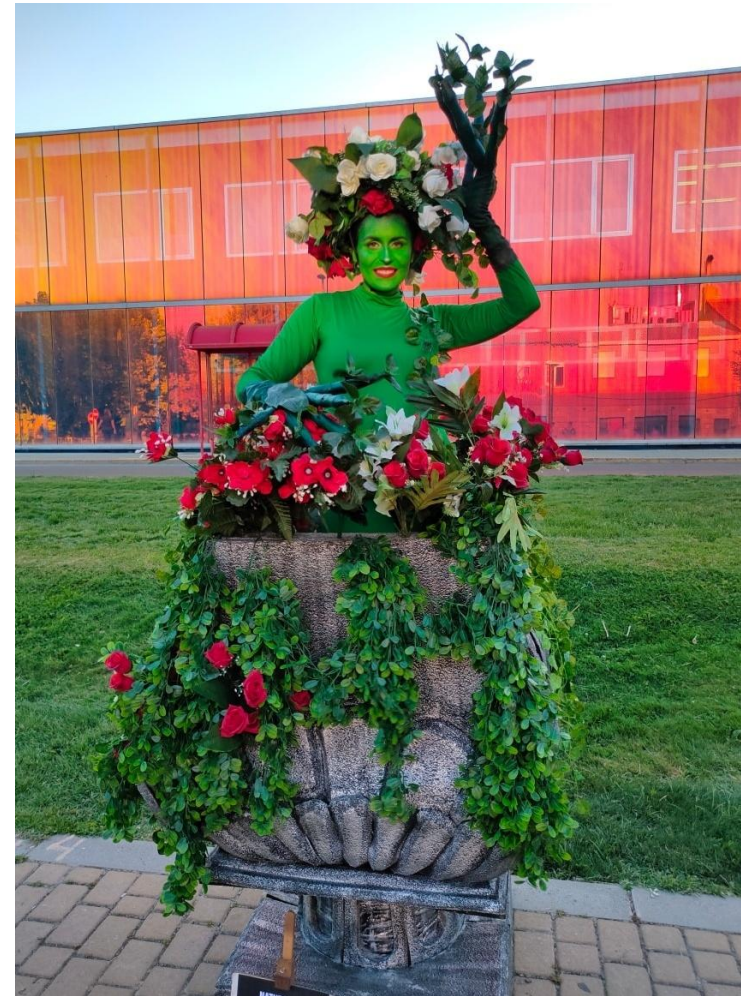

Tribute to the Festival of the Courtyards of Córdoba

Traditionally, the patios of the houses have always been decorated with flowers at the arrival of spring, but since 1921 it has been done in a very special way on the occasion of the patio contest that takes place in the first fortnight of May. (We have two flower vases)

VIDEO

<https://youtu.be/nu2CKwK2UAU>